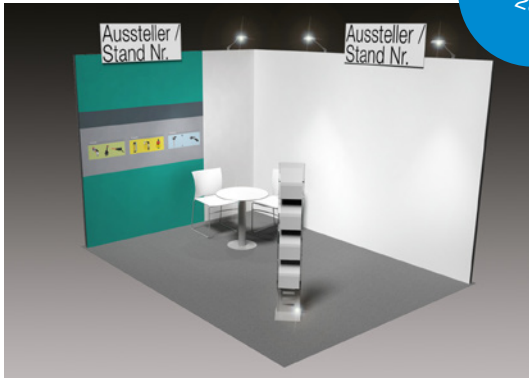

**All-In**

EXAMPLE

15sqm corner stand

 suitable for  
15 - 23sqm

**Equipment & fittings:**

- 2 graphic walls (2,50m x 1m) with your design\*
- Aluminium frame, max. height 2.5 m
- textile wall filling, white
- Company name and stand number on the textile top modul, horizontal
- Labeling element approx. 120 x 48 cm, horizontal
- Carpet „Cord-Rips“ B 1, grey
- 1 round table, white
- 2 chairs, white
- 1 brochure rack
- 1 waste paper bin
- 1 LED-spotlight per 4 sqm stand surface
- 1 3-point power supply, 1 KW/230V/10A
- Nightly cleaning (emptying, waste paper bins and vacuuming)
- 1 car parking ticket, free of charge

**All-In Plus**

EXAMPLE

24sqm corner stand

 suitable for  
24 - 47sqm

**Equipment & fittings:**

- 4 graphic walls (2,50m x 1m) with your design\*
- Aluminium frame, max. height 2.5 m
- textile wall filling, white
- Company name and stand number on the textile top modul, horizontal
- Labeling element approx. 120 x 48 cm, horizontal
- Carpet „Cord-Rips“ B 1, grey
- 1 round table, white
- 2 chairs, white
- 1 counter, white
- 2 Z-Bar-stools
- 1 bar table, white
- 1 lockable cabinet 2 sqm with top modul (3,5m) from 24sqm
- 1 brochure rack
- 1 waste paper bin
- 1 LED-spotlight per 4 sqm stand surface
- 1 3-point power supply, 1 KW/230V/10A
- Nightly cleaning (emptying, waste paper bins and vacuuming)
- 1 car parking ticket, free of charge