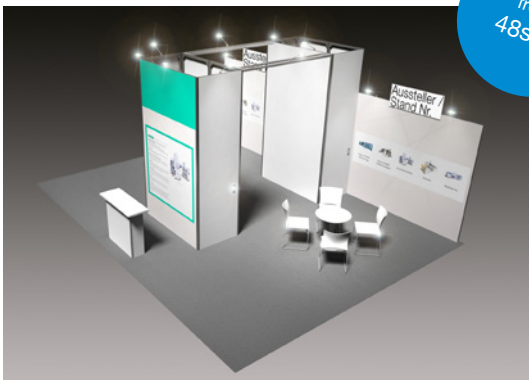

All-In Premium

EXAMPLE

from
48sqm

Equipment & fittings:

- 8 graphic walls (2,50m x 1m) with your design*
- Aluminium frame, max. height 2.5 m
- textile wall filling, white
- Company name and stand number on the textile top modul, horizontal
- Labeling element approx. 120 x 48 cm, horizontal
- Carpet „Cord-Rips“ B 1, grey
- 3 round table, white
- 6 chairs, white
- 1 counter, white
- 2 lockable cabinet 2 sqm with top modul (3,5m) from 24sqm
- 2 brochure rack
- 1 waste paper bin
- 1 LED-spotlight per 4 sqm stand surface
- 1 3-point power supply, 1 KW/230V/10A
- Nightly cleaning (emptying, waste paper bins and vacuuming)
- 1 car parking ticket, free of charge

* Additional graphics are available

Via mail to: pumpsvalves-dortmund@easyfairs.com