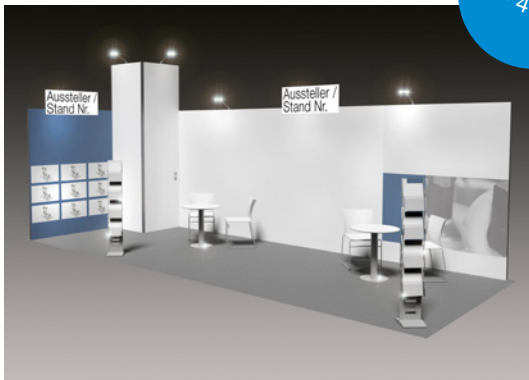

**All-In**

EXAMPLE

15sqm corner stand

 suitable for  
15 - 23sqm

**Equipment & fittings:**

- 2 graphic walls (2,50m x 1m) with your design\*
- Aluminium frame, max. height 2.5 m
- textile wall filling, white
- Company name and stand number on the textile top modul, horizontal
- Labeling element approx. 120 x 48 cm, horizontal
- Carpet „Cord-Rips“ B 1, grey
- 1 round table, white
- 2 chairs, white
- 1 brochure rack
- 1 waste paper bin
- 1 LED-spotlight per 4 sqm stand surface
- 1 3-point power supply, 1 KW/230V/10A
- Nightly cleaning (emptying, waste paper bins and vacuuming)
- 1 car parking ticket, free of charge

**All-In Plus**

EXAMPLE

24sqm corner stand

 suitable for  
24 - 47sqm

**Equipment & fittings:**

- 4 graphic walls (2,50m x 1m) with your design\*
- Aluminium frame, max. height 2.5 m
- textile wall filling, white
- Company name and stand number on the textile top modul, horizontal
- Labeling element approx. 120 x 48 cm, horizontal
- Carpet „Cord-Rips“ B 1, grey
- 1 round table, white
- 2 chairs, white
- 1 counter, white
- 2 Z-Bar-stools
- 1 bar table, white
- 1 lockable cabinet 2 sqm with top modul (3,5m) from 24sqm
- 1 brochure rack
- 1 waste paper bin
- 1 LED-spotlight per 4 sqm stand surface
- 1 3-point power supply, 1 KW/230V/10A
- Nightly cleaning (emptying, waste paper bins and vacuuming)
- 1 car parking ticket, free of charge